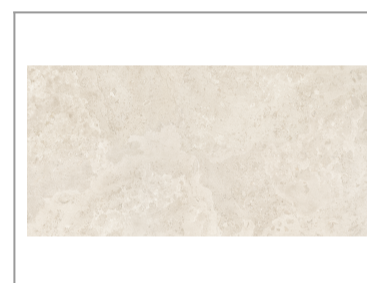

COMPLEMENTOS

INFORMACIÓN DE PRODUCTO

Technical Features

REFERENCIA	GSNE1GZ371
MODELO	Mesina
TIPO PIEZA	Step
MEDIDAS	120 x 30 cm
COLOR	Sand
ACABADO	Natural
GRADO DESTONIFICACIÓN	V3 - Medium
COMPOSICIÓN	Glazed Porcelain
APLICACIÓN	Floor
UBICACIÓN	Stones
DESLIZAMIENTO (Péndulo)	Class 3
DESLIZAMIENTO (Rampa)	R11

Información para profesionales

Pendiente actualización

Embalaje. Packing list

CAJA

Piezas	Kg	m²
5	34,15	1,80

PALET

Cajas	Kg	m²
15	512,00	27,00

Características

Garantía

Gala products are guaranteed against any manufacturing defects from the date of purchase, provided that the installation has been carried out in accordance with Gala's recommended installation instructions. Please check the gauge, tone, and quality of the product before installation. Claims for material that has already been installed will not be accepted.

Certificaciones

Quality at Gala is a constant commitment to ensuring the technical features, aesthetics, and performance of our products. Please refer to the product's quality certificates.

Instalación

[Más información.](#)

Mantenimiento

[Más información.](#)

Composición/Acabados del producto

As part of its continuous product development policy, Gala Tiles reserves the right to modify, at any time and without prior notice, any of the models and elements described on the website and in the catalog. Therefore, Gala Tiles does not guarantee their availability or that the specifications, colors, shapes, and other characteristics reproduced will always match the actual products. The environments shown are purely decorative, and possible technical installation requirements have not been considered in their composition. Gala Tiles may cancel any item in this catalog or on the website at any time. The colors shown are for reference only and may not accurately represent the final result due to variations in display and printing technologies. Total or partial reproduction of this content is prohibited without the express authorization of Gala Tiles.